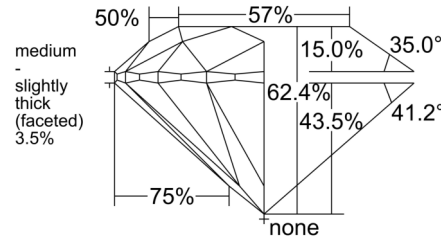

GIA NATURAL DIAMOND GRADING REPORT

October 09, 2025
 GIA Report Number 1537667758
 Shape and Cutting Style Round Brilliant
 Measurements 7.61 - 7.64 x 4.75 mm

GRADING RESULTS

Carat Weight 1.70 carat
 Color Grade J
 Clarity Grade VS1
 Cut Grade Excellent

Scan the QR code to access the Tracr™ provenance data.

PROPORTIONS

Profile to actual proportions

CLARITY CHARACTERISTICS

KEY TO SYMBOLS*

- Crystal
- Cloud
- ∖ Needle
- Pinpoint
- ⊖ Knot

* Red symbols denote internal characteristics (inclusions). Green or black symbols denote external characteristics (blemishes). Diagram is an approximate representation of the diamond, and symbols shown indicate type, position, and approximate size of clarity characteristics. All clarity characteristics may not be shown. Details of finish are not shown.