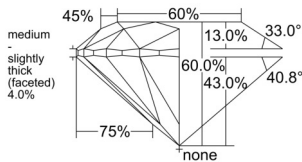

GIA®

FACSIMILE

GIA REPORT

1537801106

Verify this report at GIA.edu

GIA NATURAL DIAMOND DOSSIER®

October 23, 2025
GIA Report Number 1537801106
Shape and Cutting Style ..... Round Brilliant
Measurements ..... 5.73 - 5.77 x 3.45 mm

GRADING RESULTS

Carat Weight ..... 0.70 carat
Color Grade ..... J
Clarity Grade VS1
Cut Grade ..... Excellent

ADDITIONAL GRADING INFORMATION

Polish ..... Excellent
Symmetry ..... Excellent
Fluorescence ..... Faint
Clarity Characteristics ..... Feather, Pinpoint
Inscription(s): GIA 1537801106

PROPORTIONS

Profile to actual proportions

GRADING SCALES

GIA COLOR SCALE

COLORLESS	D
	E
	F
	G
	H
	I
	J
NEAR COLORLESS	K
	L
	M
	N
	O
	P
	Q
	R
	S
	T
	U
	V
	W
	X
	Y
LIGHT	Z

GIA CLARITY SCALE

FLAWLESS
INTERNALLY FLAWLESS
VERY VERY SLIGHTLY INCLUDED
VVS₁
VVS₂
VERY SLIGHTLY INCLUDED
VS₁
VS₂
SLIGHTLY INCLUDED
SI₁
SI₂
INCLUDED
I₁
I₂
I₃

GIA CUT SCALE

EXCELLENT
VERY GOOD
GOOD
FAIR
POOR