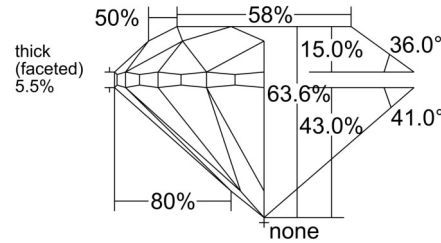

GIA NATURAL DIAMOND GRADING REPORT

December 01, 2025
GIA Report Number 1543108276
Shape and Cutting Style ..... Round Brilliant
Measurements ..... 9.05 - 9.09 x 5.77 mm

GRADING RESULTS

Carat Weight ..... 3.02 carat
Color Grade ..... K
Clarity Grade SI2
Cut Grade ..... Very Good

ADDITIONAL GRADING INFORMATION

Polish ..... Excellent
Symmetry ..... Excellent
Fluorescence ..... Medium Blue
Inscription(s): GIA 1543108276
Comments: Pinpoints are not shown.

PROPORTIONS

Profile to actual proportions