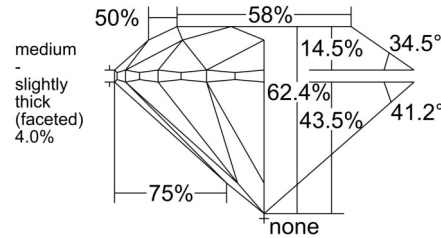

GIA REPORT
1543874441

Verify this report at GIA.edu

FACSIMILE

This is a digital representation of the original GIA Report. This representation might not be accepted in lieu of the original GIA Report in certain circumstances. The original GIA Report includes certain security features which are not reproducible on this facsimile.

GIA NATURAL DIAMOND GRADING REPORT

March 24, 2026
GIA Report Number 1543874441
Shape and Cutting Style ..... Round Brilliant
Measurements ..... 7.71 - 7.73 x 4.81 mm

GRADING RESULTS

Carat Weight ..... 1.77 carat
Color Grade ..... D
Clarity Grade VVS2
Cut Grade ..... Excellent

ADDITIONAL GRADING INFORMATION

Polish ..... Excellent
Symmetry ..... Excellent
Fluorescence ..... Strong Blue
Inscription(s): GIA 1543874441
Comments: Internal graining is not shown.

PROPORTIONS

Profile to actual proportions