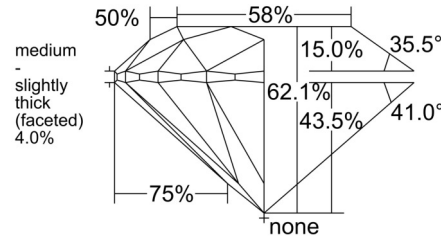

GIA REPORT
1547426196

Verify this report at GIA.edu

FACSIMILE

This is a digital representation of the original GIA Report. This representation might not be accepted in lieu of the original GIA Report in certain circumstances. The original GIA Report includes certain security features which are not reproducible on this facsimile.

GIA NATURAL DIAMOND GRADING REPORT

January 13, 2026
GIA Report Number 1547426196
Shape and Cutting Style ..... Round Brilliant
Measurements ..... 6.38 - 6.41 x 3.97 mm

GRADING RESULTS

Carat Weight ..... 1.00 carat
Color Grade ..... G
Clarity Grade VS1
Cut Grade ..... Excellent

ADDITIONAL GRADING INFORMATION

Polish ..... Excellent
Symmetry ..... Excellent
Fluorescence ..... None
Inscription(s): GIA 1547426196
Comments: Additional clouds are not shown.

PROPORTIONS

Profile to actual proportions