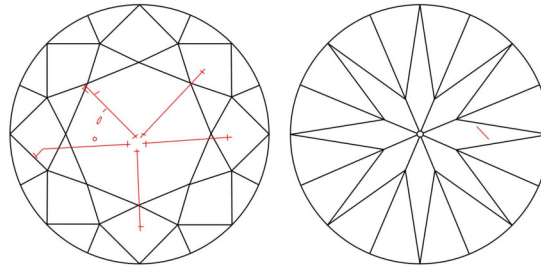

GIA NATURAL DIAMOND GRADING REPORT

March 25, 2026

GIA Report Number 1548882418

Shape and Cutting Style Round Brilliant

Measurements 7.33 - 7.36 x 4.56 mm

GRADING RESULTS

Carat Weight 1.52 carat

Color Grade J

Clarity Grade SI2

Cut Grade Excellent

ADDITIONAL GRADING INFORMATION

Polish Excellent

Symmetry Excellent

Fluorescence None

Inscription(s): GIA 1548882418

Comments: Additional twinning wisps, clouds, pinpoints and surface graining are not shown.

Scan the QR code to access the Tracr™ provenance data.

PROPORTIONS

Profile to actual proportions

CLARITY CHARACTERISTICS

KEY TO SYMBOLS*

-  Twinning Wisp
-  Feather
-  Crystal
-  Needle

* Red symbols denote internal characteristics (inclusions). Green or black symbols denote external characteristics (blemishes). Diagram is an approximate representation of the diamond, and symbols shown indicate type, position, and approximate size of clarity characteristics. All clarity characteristics may not be shown. Details of finish are not shown.