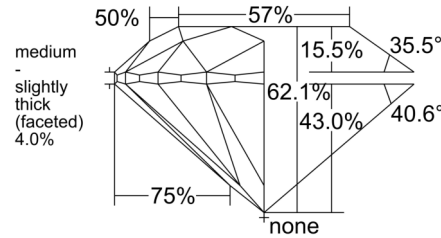

GIA NATURAL DIAMOND GRADING REPORT

March 25, 2026

GIA Report Number 1548882418

Shape and Cutting Style Round Brilliant

Measurements 7.33 - 7.36 x 4.56 mm

GRADING RESULTS

Carat Weight 1.52 carat

Color Grade J

Clarity Grade SI2

Cut Grade Excellent

ADDITIONAL GRADING INFORMATION

Polish Excellent

Symmetry Excellent

Fluorescence None

Inscription(s): GIA 1548882418

Comments: Additional twinning wisps, clouds, pinpoints and surface graining are not shown.

Scan the QR code to access the Tracr™ provenance data.

PROPORTIONS

Profile to actual proportions

CLARITY CHARACTERISTICS

KEY TO SYMBOLS*

-  Twinning Wisp
-  Feather
-  Crystal
-  Needle

* Red symbols denote internal characteristics (inclusions). Green or black symbols denote external characteristics (blemishes). Diagram is an approximate representation of the diamond, and symbols shown indicate type, position, and approximate size of clarity characteristics. All clarity characteristics may not be shown. Details of finish are not shown.