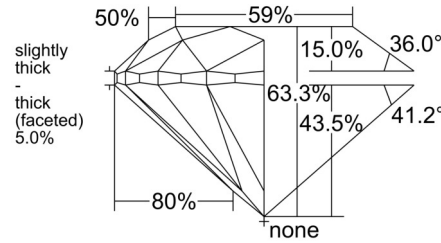

GIA NATURAL DIAMOND GRADING REPORT

February 11, 2026
 GIA Report Number 1549619387
 Shape and Cutting Style Round Brilliant
 Measurements 6.28 - 6.33 x 3.99 mm

GRADING RESULTS

Carat Weight 1.00 carat
 Color Grade H
 Clarity Grade SI2
 Cut Grade Very Good

PROPORTIONS

Profile to actual proportions

CLARITY CHARACTERISTICS

KEY TO SYMBOLS*

-  Feather
-  Cloud
-  Crystal
-  Needle

* Red symbols denote internal characteristics (inclusions). Green or black symbols denote external characteristics (blemishes). Diagram is an approximate representation of the diamond, and symbols shown indicate type, position, and approximate size of clarity characteristics. All clarity characteristics may not be shown. Details of finish are not shown.