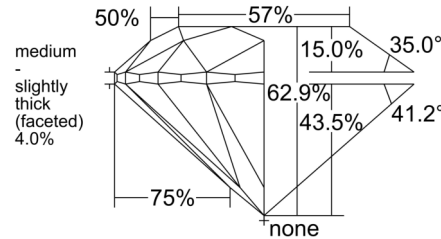

GIA NATURAL DIAMOND GRADING REPORT

March 19, 2026
 GIA Report Number 1549854179
 Shape and Cutting Style Round Brilliant
 Measurements 7.34 - 7.37 x 4.62 mm

GRADING RESULTS

Carat Weight 1.54 carat
 Color Grade J
 Clarity Grade SI2
 Cut Grade Excellent

Scan the QR code to access the Tracr™ provenance data.

PROPORTIONS

Profile to actual proportions

CLARITY CHARACTERISTICS

KEY TO SYMBOLS*

-  Twinning Wisp
-  Crystal
-  Feather
-  Indented Natural

* Red symbols denote internal characteristics (inclusions). Green or black symbols denote external characteristics (blemishes). Diagram is an approximate representation of the diamond, and symbols shown indicate type, position, and approximate size of clarity characteristics. All clarity characteristics may not be shown. Details of finish are not shown.