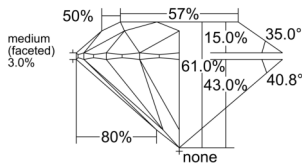

GIA®

FACSIMILE

GIA REPORT 2161552277

Verify this report at GIA.edu

GIA NATURAL DIAMOND DOSSIER®

May 28, 2025
GIA Report Number 2161552277
Shape and Cutting Style ..... Round Brilliant
Measurements ..... 5.93 - 5.97 x 3.63 mm

GRADING RESULTS

Carat Weight ..... 0.78 carat
Color Grade ..... F
Clarity Grade S11
Cut Grade ..... Excellent

ADDITIONAL GRADING INFORMATION

Polish ..... Excellent
Symmetry ..... Excellent
Fluorescence ..... None
Clarity Characteristics ..... Crystal, Cloud, Feather
Inscription(s): GIA 2161552277

PROPORTIONS

Profile to actual proportions

GRADING SCALES

GIA COLOR SCALE

COLORED	D
	E
	F
	G
	H
	I
	J
NEAR COLORLESS	K
	L
Faint	M
	N
	O
	P
	Q
	R
	S
	T
	U
	V
	W
	X
	Y
Light	Z

GIA CLARITY SCALE

VERY VERY SLIGHTLY INCLUDED	FLAWLESS
	INTERNALLY FLAWLESS
VERY SLIGHTLY INCLUDED	VVS₁
	VVS₂
SLIGHTLY INCLUDED	VS₁
	VS₂
INCLUDED	SI₁
	SI₂
	I₁
	I₂
	I₃

GIA CUT SCALE

EXCELLENT
VERY GOOD
GOOD
FAIR
POOR