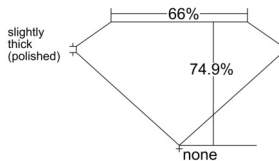

GIA®

FACSIMILE

GIA REPORT 2171192258

Verify this report at GIA.edu

GIA NATURAL DIAMOND DOSSIER®

May 28, 2025
GIA Report Number 2171192258
Shape and Cutting Style ..... Square Modified Brilliant
Measurements ..... 4.39 x 4.28 x 3.21 mm

GRADING RESULTS

Carat Weight ..... 0.51 carat
Color Grade ..... G
Clarity Grade VS1

ADDITIONAL GRADING INFORMATION

Polish ..... Very Good
Symmetry ..... Very Good
Fluorescence ..... None
Clarity Characteristics ..... Crystal
Inscription(s): GIA 2171192258

PROPORTIONS

Profile not to actual proportions

GRADING SCALES

GIA COLOR SCALE		GIA CLARITY SCALE			
COLORLESS	D	VERY VERY SLIGHTLY INCLUDED	FLAWLESS		
	E		INTERNALLY FLAWLESS		
	F	VERY SLIGHTLY INCLUDED	VVS₁		
	G		VVS₂		
	H		VS₁		
	NEAR COLORLESS	I	SLIGHTLY INCLUDED	VS₂	
		J		SI₁	
		FAINT	K	INCLUDED	SI₂
			L		I₁
			M		I₂
VERT LIGHT	N	LIGHT	I₃		
	O				
	P				
	Q				
	R