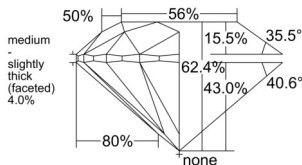

GIA®

FACSIMILE

GIA REPORT 2171579500

Verify this report at GIA.edu

GIA NATURAL DIAMOND DOSSIER®

May 02, 2025
GIA Report Number 2171579500
Shape and Cutting Style ..... Round Brilliant
Measurements ..... 5.98 - 6.02 x 3.74 mm

GRADING RESULTS

Carat Weight ..... 0.83 carat
Color Grade ..... J
Clarity Grade S11
Cut Grade ..... Excellent

ADDITIONAL GRADING INFORMATION

Polish ..... Excellent
Symmetry ..... Excellent
Fluorescence ..... Strong Blue
Clarity Characteristics ..... Crystal
Inscription(s): GIA 2171579500

PROPORTIONS

GRADING SCALES

GIA COLOR SCALE

COLOURESS	D
	E
	F
	G
	H
	I
	J
NEAR COLOURESS	K
	L
FAIN	M
	N
	O
	P
	Q
	R
	S
	T
	U
	V
	W
	X
	Y
LIGHT	Z

GIA CLARITY SCALE

VERY VERY SLIGHTLY INCLUDED	FLAWLESS
	INTERNALLY FLAWLESS
VERY SLIGHTLY INCLUDED	VVS₁
	VVS₂
SLIGHTLY INCLUDED	VS₁
	VS₂
INCLUDED	SI₁
	SI₂
	I₁
	I₂
	I₃

GIA CUT SCALE

EXCELLENT
VERY GOOD
GOOD
FAIR
POOR