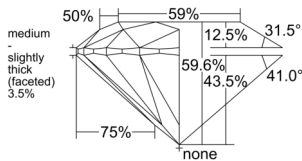

GIA®

FACSIMILE

GIA REPORT 2193177244

Verify this report at gia.edu

GIA NATURAL DIAMOND DOSSIER®

March 07, 2025
GIA Report Number 2193177244
Shape and Cutting Style ..... Round Brilliant
Measurements ..... 5.25 - 5.29 x 3.14 mm

GRADING RESULTS

Carat Weight ..... 0.53 carat
Color Grade ..... D
Clarity Grade VVS2
Cut Grade ..... Excellent

ADDITIONAL GRADING INFORMATION

Polish ..... Excellent
Symmetry ..... Excellent
Fluorescence ..... Medium Blue
Clarity Characteristics..... Needle, Pinpoint
Inscription(s): GIA 2193177244

PROPORTIONS

Profile to actual proportions

GRADING SCALES

GIA COLOR SCALE	GIA CLARITY SCALE	GIA CUT SCALE
COLOURLESS	FLAWLESS	EXCELLENT
D	INTERNALLY FLAWLESS	
E	VVS₁	VERY GOOD
F		
G	VS₁	GOOD
H		
I	SI₁	FAIR
J		
K	I₁	POOR
L		
M	I₂	
N		
O	I₃	
P		
Q		
R		
S		
T		
U		
V		
W		
X		
Y		
Z