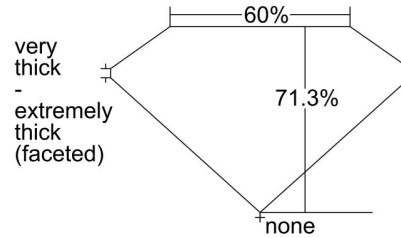

GIA NATURAL DIAMOND GRADING REPORT

February 13, 2019

GIA Report Number ..... 2205058625

Shape and Cutting Style ..... Oval Modified Brilliant

Measurements ..... 8.95 x 6.26 x 4.46 mm

GRADING RESULTS

Carat Weight ..... 2.01 carat

Color Grade ..... Y to Z Range

Clarity Grade ..... VS1

ADDITIONAL GRADING INFORMATION

Polish ..... Excellent

Symmetry ..... Excellent

Fluorescence ..... Strong Blue

Inscription(s): GIA 2205058625

Comments: Additional pinpoints are not shown.

PROPORTIONS

Profile not to actual proportions

CLARITY CHARACTERISTICS

KEY TO SYMBOLS\*

- Crystal
- Pinpoint

\* Red symbols denote internal characteristics (inclusions). Green or black symbols denote external characteristics (blemishes). Diagram is an approximate representation of the diamond, and symbols shown indicate type, position, and approximate size of clarity characteristics. All clarity characteristics may not be shown. Details of finish are not shown.