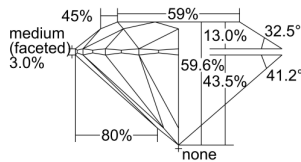

GIA®

FACSIMILE

GIA REPORT 2215535364

Verify this report at GIA.edu

GIA NATURAL DIAMOND DOSSIER®

March 17, 2021
GIA Report Number 2215535364
Shape and Cutting Style ..... Round Brilliant
Measurements ..... 5.28 - 5.30 x 3.15 mm

GRADING RESULTS

Carat Weight ..... 0.53 carat
Color Grade ..... F
Clarity Grade VVS2
Cut Grade ..... Excellent

ADDITIONAL GRADING INFORMATION

Polish ..... Excellent
Symmetry ..... Excellent
Fluorescence ..... None
Clarity Characteristics ..... Cloud
Inscription(s): GIA 2215535364

PROPORTIONS

Profile to actual proportions

GRADING SCALES

GIA COLOR SCALE	GIA CLARITY SCALE	GIA CUT SCALE	
D	FLAWLESS	EXCELLENT	
E	INTERNALLY FLAWLESS		
F		VVS₁	VERY GOOD
G	VVS₂		
H	VS₁	GOOD	
I	VS₂		
J	SI₁	FAIR	
K	SI₂		
L	I₁	POOR	
M	I₂		
N	I₃		
O			
P			
Q			
R			
S			
T			
U			
V			
W			
X			
Y			
Z