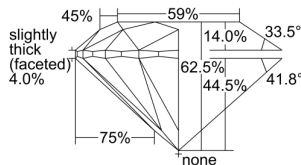

GIA®

FACSIMILE

GIA REPORT 2215705433

Verify this report at GIA.edu

GIA NATURAL DIAMOND DOSSIER®

May 19, 2021
GIA Report Number 2215705433
Shape and Cutting Style ..... Round Brilliant
Measurements ..... 5.14 - 5.18 x 3.23 mm

GRADING RESULTS

Carat Weight ..... 0.53 carat
Color Grade I
Clarity Grade VS1
Cut Grade ..... Excellent

ADDITIONAL GRADING INFORMATION

Polish ..... Excellent
Symmetry ..... Excellent
Fluorescence ..... None
Clarity Characteristics ..... Cloud
Inscription(s): GIA 2215705433

PROPORTIONS

Profile to actual proportions