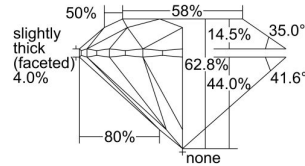

GIA®

FACSIMILE

GIA REPORT 2215707735

Verify this report at GIA.edu

GIA NATURAL DIAMOND DOSSIER®

May 20, 2021
GIA Report Number 2215707735
Shape and Cutting Style ..... Round Brilliant
Measurements ..... 5.10 - 5.13 x 3.21 mm

GRADING RESULTS

Carat Weight ..... 0.52 carat
Color Grade I
Clarity Grade VS1
Cut Grade ..... Excellent

ADDITIONAL GRADING INFORMATION

Polish ..... Excellent
Symmetry ..... Excellent
Fluorescence ..... None
Clarity Characteristics..... Crystal, Needle, Pinpoint
Inscription(s): GIA 2215707735

PROPORTIONS

Profile to actual proportions