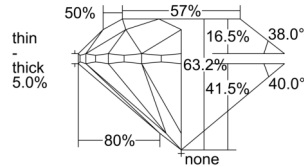

GIA®

FACSIMILE

GIA REPORT 2217304461

Verify this report at GIA.edu

GIA NATURAL DIAMOND DOSSIER®

September 26, 2024
GIA Report Number 2217304461
Shape and Cutting Style ..... Round Brilliant
Measurements ..... 6.06 - 6.08 x 3.84 mm

GRADING RESULTS

Carat Weight ..... 0.90 carat
Color Grade I
Clarity Grade VS2
Cut Grade ..... Very Good

ADDITIONAL GRADING INFORMATION

Polish ..... Very Good
Symmetry ..... Very Good
Fluorescence ..... Strong Blue
Clarity Characteristics..... Cloud, Crystal, Indented Natural
Inscription(s): GIA 2217304461

PROPORTIONS

Profile to actual proportions

GRADING SCALES

GIA COLOR SCALE	GIA CLARITY SCALE	GIA CUT SCALE	
COLOREDNESS D	FLAWLESS	EXCELLENT	
E	INTERNALLY FLAWLESS		
F		VVS₁	VERY GOOD
G	VVS₂		
H	VS₁	GOOD	
I	VS₂		
J	SI₁	FAIR	
K	SI₂		
L	I₁	POOR	
M	I₂		
N	I₃		
O			
P			
Q			
R			
S			
T			
U			
V			
W			
X			
Y			
Z