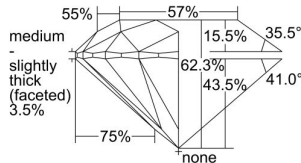

GIA®

FACSIMILE

GIA REPORT 2221672858

Verify this report at GIA.edu

GIA NATURAL DIAMOND DOSSIER®

October 12, 2022
GIA Report Number 2221672858
Shape and Cutting Style ..... Round Brilliant
Measurements ..... 5.72 - 5.75 x 3.57 mm

GRADING RESULTS

Carat Weight ..... 0.72 carat
Color Grade I
Clarity Grade VS1
Cut Grade ..... Excellent

ADDITIONAL GRADING INFORMATION

Polish ..... Excellent
Symmetry ..... Excellent
Fluorescence ..... None
Clarity Characteristics ..... Crystal, Pinpoint
Inscription(s): GIA 2221672858

PROPORTIONS

Profile to actual proportions

GRADING SCALES

GIA COLOR SCALE	GIA CLARITY SCALE	GIA CUT SCALE	
D	FLAWLESS	EXCELLENT	
E	INTERNALLY FLAWLESS		
F		VVS₁	VERY GOOD
G	VVS₂		
H	VS₁	GOOD	
I	VS₂		
J	SI₁	FAIR	
K	SI₂		
L	I₁	POOR	
M			
N	I₂		
O			
P	I₃		
Q			
R			
S			
T			
U			
V			
W			
X			
Y			
Z