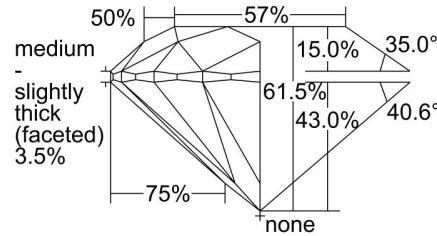

GIA NATURAL DIAMOND GRADING REPORT

July 12, 2023
GIA Report Number 2221988557
Shape and Cutting Style ..... Round Brilliant
Measurements ..... 7.42 - 7.44 x 4.57 mm

GRADING RESULTS

Carat Weight ..... 1.55 carat
Color Grade L
Clarity Grade VVS2
Cut Grade ..... Excellent

ADDITIONAL GRADING INFORMATION

Polish ..... Excellent
Symmetry ..... Excellent
Fluorescence ..... Faint
Inscription(s): GIA 2221988557
Comments: Additional pinpoints are not shown.

PROPORTIONS

Profile to actual proportions