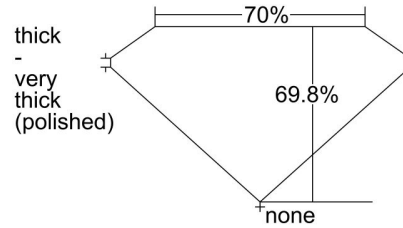

GIA NATURAL DIAMOND GRADING REPORT

July 29, 2022
 GIA Report Number 2225559255
 Shape and Cutting Style Cut-Cornered Rectangular
 Modified Brilliant
 Measurements 7.76 x 6.10 x 4.26 mm

GRADING RESULTS

Carat Weight 1.70 carat
 Color Grade D
 Clarity Grade SI2

ADDITIONAL GRADING INFORMATION

Polish Excellent
 Symmetry Very Good
 Fluorescence Faint
 Inscription(s): GIA 2225559255
Comments: Pinpoints are not shown.

PROPORTIONS

Profile not to actual proportions

CLARITY CHARACTERISTICS

KEY TO SYMBOLS*

- Crystal
- ∖ Needle
- ∩ Feather
- △ Natural
- ◡ Cavity
- ∩ Indented Natural

* Red symbols denote internal characteristics (inclusions). Green or black symbols denote external characteristics (blemishes). Diagram is an approximate representation of the diamond, and symbols shown indicate type, position, and approximate size of clarity characteristics. All clarity characteristics may not be shown. Details of finish are not shown.