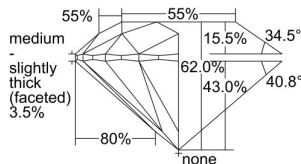

GIA®

FACSIMILE

GIA REPORT 2225672861

Verify this report at GIA.edu

GIA NATURAL DIAMOND DOSSIER®

October 13, 2022
GIA Report Number 2225672861
Shape and Cutting Style ..... Round Brilliant
Measurements ..... 5.71 - 5.74 x 3.55 mm

GRADING RESULTS

Carat Weight ..... 0.71 carat
Color Grade ..... K
Clarity Grade VVS1
Cut Grade ..... Excellent

ADDITIONAL GRADING INFORMATION

Polish ..... Excellent
Symmetry ..... Excellent
Fluorescence ..... Faint
Clarity Characteristics ..... Pinpoint
Inscription(s): GIA 2225672861

PROPORTIONS

Profile to actual proportions