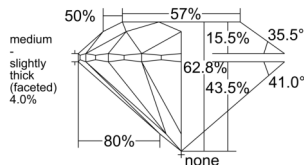

GIA®

FACSIMILE

GIA REPORT 2227494488

Verify this report at GIA.edu

GIA NATURAL DIAMOND DOSSIER®

November 26, 2025
GIA Report Number 2227494488
Shape and Cutting Style ..... Round Brilliant
Measurements ..... 5.64 - 5.67 x 3.55 mm

GRADING RESULTS

Carat Weight ..... 0.70 carat
Color Grade ..... G
Clarity Grade S11
Cut Grade ..... Excellent

ADDITIONAL GRADING INFORMATION

Polish ..... Excellent
Symmetry ..... Excellent
Fluorescence ..... None
Clarity Characteristics..... Cloud, Crystal, Feather
Inscription(s): GIA 2227494488

PROPORTIONS

GRADING SCALES

GIA COLOR SCALE

COLOREDNESS	D
	E
	F
	G
	H
	I
	J
NEAR COLORLESS	K
	L
FAIN	M
	N
	O
	P
VERY LIGHT	Q
	R
	S
	T
	U
	V
	W
	X
	Y
LIGHT	Z

GIA CLARITY SCALE

FLAWLESS	INTERNAL FLAWLESS	
		FLAWLESS
VERY VERY SLIGHTLY INCLUDED	VERY SLIGHTLY INCLUDED	
		VVS₁
	VVS₂	
SLIGHTLY INCLUDED	INCLUDED	
		VS₁
	VS₂	
	SI₁	
	SI₂	
	I₁	
	I₂	
	I₃	

GIA CUT SCALE

EXCELLENT
VERY GOOD
GOOD
FAIR
POOR