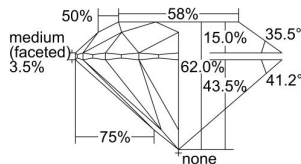

GIA®

FACSIMILE

GIA REPORT 2231254571

Verify this report at GIA.edu

GIA NATURAL DIAMOND DOSSIER®

April 12, 2024
GIA Report Number 2231254571
Shape and Cutting Style ..... Round Brilliant
Measurements ..... 6.30 - 6.32 x 3.91 mm

GRADING RESULTS

Carat Weight ..... 0.95 carat
Color Grade ..... J
Clarity Grade S11
Cut Grade ..... Excellent

ADDITIONAL GRADING INFORMATION

Polish ..... Excellent
Symmetry ..... Excellent
Fluorescence ..... None
Clarity Characteristics ..... Crystal
Inscription(s): GIA 2231254571

PROPORTIONS

Profile to actual proportions

GRADING SCALES

GIA COLOR SCALE	GIA CLARITY SCALE	GIA CUT SCALE	
D	FLAWLESS	EXCELLENT	
E	INTERNALLY FLAWLESS		
F		VVS₁	VERY GOOD
G	VVS₂		
H	VS₁	GOOD	
I	VS₂		
J	S1₁	FAIR	
K	S1₂		
L	I₁	POOR	
M	I₂		
N	I₃		
O			
P			
Q			
R			
S			
T			
U			
V			
W			
X			
Y			
Z