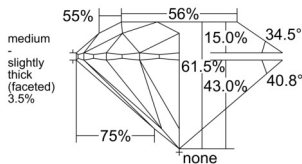

GIA®

FACSIMILE

GIA REPORT 2233557163

Verify this report at GIA.edu

GIA NATURAL DIAMOND DOSSIER®

May 02, 2025
GIA Report Number 2233557163
Shape and Cutting Style ..... Round Brilliant
Measurements ..... 5.82 - 5.87 x 3.59 mm

GRADING RESULTS

Carat Weight ..... 0.75 carat
Color Grade I
Clarity Grade VS2
Cut Grade ..... Excellent

ADDITIONAL GRADING INFORMATION

Polish ..... Excellent
Symmetry ..... Very Good
Fluorescence ..... None
Clarity Characteristics ..... Crystal, Cloud
Inscription(s): GIA 2233557163

PROPORTIONS

Profile to actual proportions

GRADING SCALES

GIA COLOR SCALE

COLORESS	D
	E
	F
	G
	H
	I
	J
NEAR COLORESS	K
	L
FAIN	M
	N
	O
	P
	Q
	R
	S
	T
	U
	V
	W
	X
	Y
LIGHT	Z

GIA CLARITY SCALE

FLAWLESS	VERY VERY SLIGHTLY INCLUDED	VS₁	VS₂	SLIGHTLY INCLUDED	SI₁	SI₂	I₁	I₂	I₃	
										VERY SLIGHTLY INCLUDED
INTERNALLY FLAWLESS										

GIA CUT SCALE

EXCELLENT
VERY GOOD
GOOD
FAIR
POOR