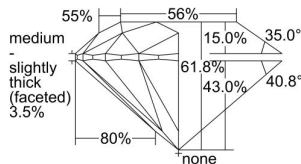

GIA®

FACSIMILE

GIA REPORT 2235144385

Verify this report at GIA.edu

GIA NATURAL DIAMOND DOSSIER®

December 05, 2023
GIA Report Number 2235144385
Shape and Cutting Style ..... Round Brilliant
Measurements ..... 5.73 - 5.76 x 3.55 mm

GRADING RESULTS

Carat Weight ..... 0.72 carat
Color Grade I
Clarity Grade S11
Cut Grade ..... Excellent

ADDITIONAL GRADING INFORMATION

Polish ..... Excellent
Symmetry ..... Excellent
Fluorescence ..... None
Clarity Characteristics ..... Cloud, Crystal, Feather
Inscription(s): GIA 2235144385

PROPORTIONS

Profile to actual proportions

GRADING SCALES

GIA COLOR SCALE	GIA CLARITY SCALE	GIA CUT SCALE	
D	FLAWLESS	EXCELLENT	
E	INTERNALLY FLAWLESS		
F		VVS₁	VERY GOOD
G	VVS₂		
H	VS₁	GOOD	
I	VS₂		
J	S1₁	FAIR	
K	S1₂		
L	I₁	POOR	
M	I₂		
N	I₃		
O			
P			
Q			
R			
S			
T			
U			
V			
W			
X			
Y			
Z