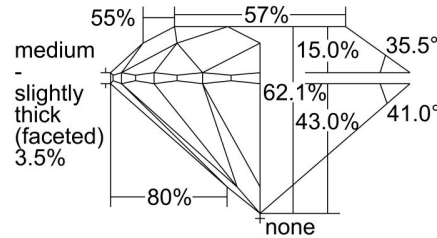

GIA NATURAL DIAMOND GRADING REPORT

March 27, 2024  
 GIA Report Number ..... 2235233293  
 Shape and Cutting Style ..... Round Brilliant  
 Measurements ..... 6.68 - 6.69 x 4.15 mm

GRADING RESULTS

Carat Weight ..... 1.14 carat  
 Color Grade ..... J  
 Clarity Grade ..... VVS1  
 Cut Grade ..... Excellent

ADDITIONAL GRADING INFORMATION

Polish ..... Excellent  
 Symmetry ..... Excellent  
 Fluorescence ..... None  
 Inscription(s): GIA 2235233293

PROPORTIONS

Profile to actual proportions

CLARITY CHARACTERISTICS

KEY TO SYMBOLS\*

 Feather

\* Red symbols denote internal characteristics (inclusions). Green or black symbols denote external characteristics (blemishes). Diagram is an approximate representation of the diamond, and symbols shown indicate type, position, and approximate size of clarity characteristics. All clarity characteristics may not be shown. Details of finish are not shown.