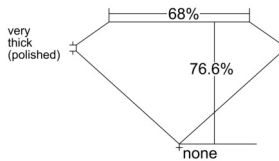

GIA®

FACSIMILE

GIA REPORT 2235472845

Verify this report at GIA.edu

GIA NATURAL DIAMOND DOSSIER®

January 02, 2025
GIA Report Number 2235472845
Shape and Cutting Style ..... Square Modified Brilliant
Measurements ..... 5.04 x 4.91 x 3.77 mm

GRADING RESULTS

Carat Weight ..... 0.84 carat
Color Grade ..... K
Clarity Grade VS2

ADDITIONAL GRADING INFORMATION

Polish ..... Very Good
Symmetry ..... Very Good
Fluorescence ..... None
Clarity Characteristics ..... Feather
Inscription(s): GIA 2235472845

PROPORTIONS

Profile not to actual proportions

GRADING SCALES

GIA COLOR SCALE		GIA CLARITY SCALE			
COLORLESS	D	VERY VERY SLIGHTLY INCLUDED	FLAWLESS		
	E		INTERNALLY FLAWLESS		
	F	VERY SLIGHTLY INCLUDED	VVS₁		
	G		VVS₂		
	H		VS₁		
	NEAR COLORLESS	I	SLIGHTLY INCLUDED	VS₂	
		J		SI₁	
		FAINT	K	INCLUDED	SI₂
			L		I₁
			M		I₂
VERT LIGHT	N	LIGHT	I₃		
	O				
	P				
	Q				
	R