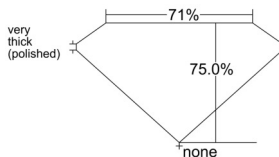

GIA®

FACSIMILE

GIA REPORT 2235517381

Verify this report at GIA.edu

GIA NATURAL DIAMOND DOSSIER®

March 07, 2025
GIA Report Number 2235517381
Shape and Cutting Style ..... **Square Modified Brilliant**
Measurements ..... **5.31 x 5.31 x 3.98 mm**

GRADING RESULTS

Carat Weight ..... **0.99 carat**
Color Grade ..... **H**
Clarity Grade **VVS2**

ADDITIONAL GRADING INFORMATION

Polish ..... **Very Good**
Symmetry ..... **Good**
Fluorescence ..... **None**
Clarity Characteristics..... **Feather, Chip**
Inscription(s): GIA 2235517381

PROPORTIONS

Profile not to actual proportions

GRADING SCALES

GIA COLOR SCALE		GIA CLARITY SCALE			
COLORLESS	D	VERY VERY SLIGHTLY INCLUDED	FLAWLESS		
	E		INTERNALLY FLAWLESS		
	F	VERY SLIGHTLY INCLUDED	VVS₁		
	G		VVS₂		
	H		VS₁		
	NEAR COLORLESS	I	SLIGHTLY INCLUDED	VS₂	
		J		SI₁	
		FAINT	K	INCLUDED	SI₂
			L		I₁
			M		I₂
VERY LIGHT			N	INCLUDED	I₃
			O		
			P		
	Q				
LIGHT	R				
	S				
	T				
	U				
	V				
	Z