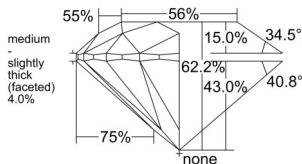

GIA®

FACSIMILE

GIA REPORT 2235557161

Verify this report at GIA.edu

GIA NATURAL DIAMOND DOSSIER®

May 02, 2025
GIA Report Number 2235557161
Shape and Cutting Style ..... Round Brilliant
Measurements ..... 5.70 - 5.75 x 3.56 mm

GRADING RESULTS

Carat Weight ..... 0.72 carat
Color Grade ..... F
Clarity Grade VS1
Cut Grade ..... Excellent

ADDITIONAL GRADING INFORMATION

Polish ..... Excellent
Symmetry ..... Excellent
Fluorescence ..... Faint
Clarity Characteristics..... Crystal, Needle, Pinpoint
Inscription(s): GIA 2235557161

PROPORTIONS

Profile to actual proportions

GRADING SCALES

GIA COLOR SCALE	GIA CLARITY SCALE	GIA CUT SCALE	
D	FLAWLESS	EXCELLENT	
E	INTERNALLY FLAWLESS		
F		VVS₁	VERY GOOD
G	VVS₂		
H	VS₁	GOOD	
I	VS₂		
J	SI₁	FAIR	
K	SI₂		
L	I₁	POOR	
M	I₂		
N	I₃		
O			
P			
Q			
R			
S			
T			
U			
V			
W			
X			
Y			
Z