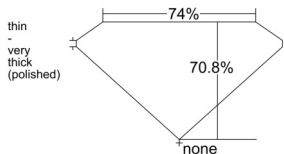

GIA®

FACSIMILE

GIA REPORT 2235557233

Verify this report at GIA.edu

GIA NATURAL DIAMOND DOSSIER®

May 02, 2025
GIA Report Number 2235557233
Shape and Cutting Style ..... Square Modified Brilliant
Measurements ..... 4.71 x 4.68 x 3.32 mm

GRADING RESULTS

Carat Weight ..... 0.62 carat
Color Grade ..... F
Clarity Grade SI1

ADDITIONAL GRADING INFORMATION

Polish ..... Very Good
Symmetry ..... Very Good
Fluorescence ..... None
Clarity Characteristics ..... Feather, Cloud
Inscription(s): GIA 2235557233

PROPORTIONS

Profile not to actual proportions

GRADING SCALES

GIA COLOR SCALE		GIA CLARITY SCALE			
COLORLESS	D	VERY VERY SLIGHTLY INCLUDED	FLAWLESS		
	E		INTERNALLY FLAWLESS		
	F	VERY SLIGHTLY INCLUDED	VVS₁		
	G		VVS₂		
	H		VS₁		
	NEAR COLORLESS	I	SLIGHTLY INCLUDED	VS₂	
		J		SI₁	
		FAINT	K	INCLUDED	SI₂
			L		I₁
			M		I₂
VERT LIGHT	N	LIGHT	I₃		
	O				
	P				
	Q				
	R				
	S				
	T				
LIGHT	U				
	V				
	W				
	X				
Y					
Z