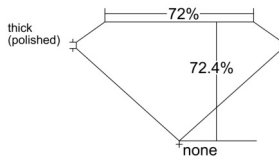

GIA®

FACSIMILE

GIA REPORT 2235583838

Verify this report at GIA.edu

GIA NATURAL DIAMOND DOSSIER®

May 12, 2025
GIA Report Number 2235583838
Shape and Cutting Style ..... Square Modified Brilliant
Measurements ..... 4.39 x 4.39 x 3.18 mm

GRADING RESULTS

Carat Weight ..... 0.52 carat
Color Grade ..... J
Clarity Grade VS2

ADDITIONAL GRADING INFORMATION

Polish ..... Excellent
Symmetry ..... Very Good
Fluorescence ..... Faint
Clarity Characteristics ..... Crystal
Inscription(s): GIA 2235583838

PROPORTIONS

Profile not to actual proportions

GRADING SCALES

GIA COLOR SCALE		GIA CLARITY SCALE			
COLORLESS	D	NEAR COLORLESS	FLAWLESS		
	E		INTERNALLY FLAWLESS		
	F		VERY VERY SLIGHTLY INCLUDED	VVS₁	
	G			VVS₂	
	H			VERY SLIGHTLY INCLUDED	VS₁
	I		VS₂		
	J		SLIGHTLY INCLUDED	SI₁	
	K			SI₂	
	L			INCLUDED	I₁
	M				I₂
N	I₃				
O	LIGHT				
P					
Q					
R					
S					
T					
U					
V					
W					
X					
Y					
Z