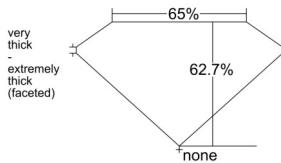

GIA®

FACSIMILE

GIA REPORT 2235613427

Verify this report at GIA.edu

GIA NATURAL DIAMOND DOSSIER®

June 24, 2025
GIA Report Number 2235613427
Shape and Cutting Style ..... Oval Brilliant
Measurements ..... 7.45 x 5.28 x 3.31 mm

GRADING RESULTS

Carat Weight ..... 0.85 carat
Color Grade ..... G
Clarity Grade VS1

ADDITIONAL GRADING INFORMATION

Polish ..... Excellent
Symmetry ..... Very Good
Fluorescence ..... Strong Blue
Clarity Characteristics ..... Crystal, Needle
Inscription(s): GIA 2235613427

PROPORTIONS

Profile not to actual proportions

GRADING SCALES

GIA COLOR SCALE		GIA CLARITY SCALE	
COLORLESS	D	VERY VERY SLIGHTLY INCLUDED	FLAWLESS
	E		INTERNALLY FLAWLESS
	F		VVS₁
	G		VVS₂
	H		VS₁
	I		VS₂
	J		SI₁
	K		SI₂
	L		I₁
	M		I₂
NEAR COLORLESS	N	SLIGHTLY INCLUDED	I₃
	O		
	P		
	Q		
FAINT	R		
	S		
	T		
	U		
VERY LIGHT	V		
	W		
	X		
	Y		
LIGHT	Z