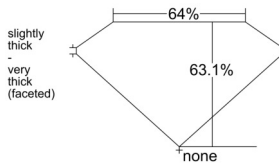

GIA®

FACSIMILE

GIA REPORT 2235613523

Verify this report at GIA.edu

GIA NATURAL DIAMOND DOSSIER®

June 19, 2025
GIA Report Number 2235613523
Shape and Cutting Style ..... Oval Brilliant
Measurements ..... 6.61 x 4.72 x 2.98 mm

GRADING RESULTS

Carat Weight ..... 0.61 carat
Color Grade ..... E
Clarity Grade SI2

ADDITIONAL GRADING INFORMATION

Polish ..... Very Good
Symmetry ..... Very Good
Fluorescence ..... None
Clarity Characteristics ..... Cloud, Crystal
Inscription(s): GIA 2235613523

PROPORTIONS

Profile not to actual proportions

GRADING SCALES

GIA COLOR SCALE		GIA CLARITY SCALE			
COLORLESS	D	VERY VERY SLIGHTLY INCLUDED	FLAWLESS		
	E		INTERNALLY FLAWLESS		
	F	VERY SLIGHTLY INCLUDED	VVS₁		
	G		VVS₂		
	H		VS₁		
	NEAR COLORLESS	I	SLIGHTLY INCLUDED	VS₂	
		J		SI₁	
		FAINT	K	INCLUDED	SI₂
			L		I₁
			M		I₂
VERT LIGHT	N	LIGHT	I₃		
	O				
	P				
	Q				
	R