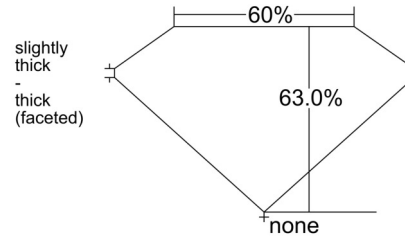

GIA NATURAL DIAMOND GRADING REPORT

December 03, 2025
 GIA Report Number 2235803605
 Shape and Cutting Style Oval Brilliant
 Measurements 9.11 x 6.50 x 4.10 mm

GRADING RESULTS

Carat Weight 1.55 carat
 Color Grade S to T Range
 Clarity Grade VVS2

ADDITIONAL GRADING INFORMATION

Polish Very Good
 Symmetry Very Good
 Fluorescence Medium Blue
 Inscription(s): GIA 2235803605
 Comments: Additional pinpoints are not shown.

PROPORTIONS

Profile not to actual proportions

CLARITY CHARACTERISTICS

KEY TO SYMBOLS*

- Cloud
- Pinpoint
- Natural

* Red symbols denote internal characteristics (inclusions). Green or black symbols denote external characteristics (blemishes). Diagram is an approximate representation of the diamond, and symbols shown indicate type, position, and approximate size of clarity characteristics. All clarity characteristics may not be shown. Details of finish are not shown.