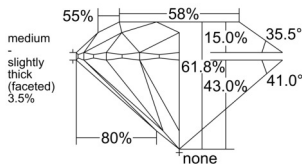

GIA®

FACSIMILE

GIA REPORT 2235914140

Verify this report at GIA.edu

GIA NATURAL DIAMOND DOSSIER®

April 07, 2026
GIA Report Number 2235914140
Shape and Cutting Style ..... Round Brilliant
Measurements ..... 4.46 - 4.49 x 2.77 mm

GRADING RESULTS

Carat Weight ..... 0.34 carat
Color Grade ..... H
Clarity Grade VS1
Cut Grade ..... Excellent

ADDITIONAL GRADING INFORMATION

Polish ..... Excellent
Symmetry ..... Excellent
Fluorescence ..... None
Clarity Characteristics ..... Crystal, Cloud, Pinpoint
Inscription(s): GIA 2235914140

PROPORTIONS

Profile to actual proportions