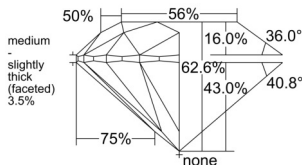

GIA®

FACSIMILE

GIA REPORT 2246478761

Verify this report at GIA.edu

GIA NATURAL DIAMOND DOSSIER®

May 28, 2025
GIA Report Number 2246478761
Shape and Cutting Style ..... Round Brilliant
Measurements ..... 6.14 - 6.16 x 3.85 mm

GRADING RESULTS

Carat Weight ..... 0.90 carat
Color Grade ..... J
Clarity Grade VS1
Cut Grade ..... Excellent

ADDITIONAL GRADING INFORMATION

Polish ..... Excellent
Symmetry ..... Excellent
Fluorescence ..... Strong Blue
Clarity Characteristics..Crystal, Indented Natural, Cloud, Pinpoint
Inscription(s): GIA 2246478761

PROPORTIONS

Profile to actual proportions

GRADING SCALES

GIA COLOR SCALE

COLORLESS	D
	E
	F
	G
	H
	I
	J
NEAR COLORLESS	K
	L
FAIN	M
	N
	O
	P
VERY LIGHT	Q
	R
	S
	T
	U
	V
	W
	X
	Y
LIGHT	Z

GIA CLARITY SCALE

VERY VERY SLIGHTLY INCLUDED	FLAWLESS
	INTERNALLY FLAWLESS
VERY SLIGHTLY INCLUDED	VVS₁
	VVS₂
SLIGHTLY INCLUDED	VS₁
	VS₂
INCLUDED	SI₁
	SI₂
	I₁
	I₂
	I₃

GIA CUT SCALE

EXCELLENT
VERY GOOD
GOOD
FAIR
POOR