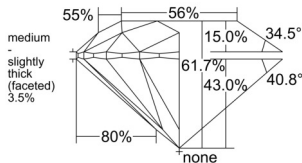

GIA®

FACSIMILE

GIA REPORT 2276417380

Verify this report at GIA.edu

GIA NATURAL DIAMOND DOSSIER®

March 07, 2025
GIA Report Number 2276417380
Shape and Cutting Style ..... Round Brilliant
Measurements ..... 5.12 - 5.14 x 3.17 mm

GRADING RESULTS

Carat Weight ..... 0.51 carat
Color Grade ..... E
Clarity Grade S11
Cut Grade ..... Excellent

ADDITIONAL GRADING INFORMATION

Polish ..... Excellent
Symmetry ..... Excellent
Fluorescence ..... Strong Blue
Clarity Characteristics ..... Crystal
Inscription(s): GIA 2276417380, ASTØR

PROPORTIONS

Profile to actual proportions

GRADING SCALES

GIA COLOR SCALE	GIA CLARITY SCALE	GIA CUT SCALE	
D	FLAWLESS	EXCELLENT	
E	INTERNALLY FLAWLESS		
F		VVS₁	VERY GOOD
G	VVS₂		
H	VS₁	GOOD	
I	VS₂		
J	S1₁	FAIR	
K	S1₂		
L	I₁	POOR	
M	I₂		
N	I₃		
O			
P			
Q			
R			
S			
T			
U			
V			
W			
X			
Y			
Z