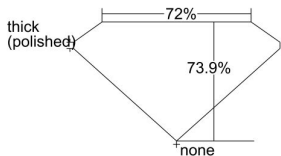

GIA®

FACSIMILE

GIA REPORT 2337395667

Verify this report at GIA.edu

GIA NATURAL DIAMOND DOSSIER®

June 06, 2024
GIA Report Number 2337395667
Shape and Cutting Style ..... Square Modified Brilliant
Measurements ..... 5.32 x 5.16 x 3.81 mm

GRADING RESULTS

Carat Weight ..... 0.90 carat
Color Grade I
Clarity Grade VVS1

ADDITIONAL GRADING INFORMATION

Polish ..... Excellent
Symmetry ..... Excellent
Fluorescence ..... None
Clarity Characteristics ..... Pinpoint, Feather
Inscription(s): GIA 2337395667

PROPORTIONS

Profile not to actual proportions

GRADING SCALES

GIA COLOR SCALE		GIA CLARITY SCALE				
COLORLESS	D	VERY VERY SLIGHTLY INCLUDED	FLAWLESS			
	E		INTERNALLY FLAWLESS			
	F		VVS₁			
	NEAR COLORLESS	G	VERY SLIGHTLY INCLUDED	VVS₂		
		H		VS₁		
		FAINT	I	SLIGHTLY INCLUDED	VS₂	
			J		SI₁	
			LIGHT	K	INCLUDED	SI₂
	L	I₁				
	M	I₂				
N	NOT GRADED	I₃				
O						
P						
Q						
R						
S						
T						
U						
V						
W						
X						
Y						
Z