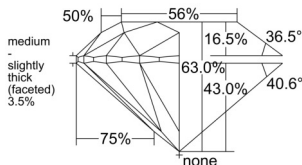

GIA®

FACSIMILE

GIA REPORT 2338037822

Verify this report at GIA.edu

GIA NATURAL DIAMOND DOSSIER®

May 28, 2025
GIA Report Number 2338037822
Shape and Cutting Style ..... Round Brilliant
Measurements ..... 5.85 - 5.90 x 3.70 mm

GRADING RESULTS

Carat Weight ..... 0.79 carat
Color Grade ..... D
Clarity Grade VVS1
Cut Grade ..... Excellent

ADDITIONAL GRADING INFORMATION

Polish ..... Excellent
Symmetry ..... Excellent
Fluorescence ..... Strong Blue
Clarity Characteristics..... Chip
Inscription(s): GIA 2338037822

PROPORTIONS

Profile to actual proportions

GRADING SCALES

GIA COLOR SCALE	GIA CLARITY SCALE	GIA CUT SCALE
COLOURLESS	FLAWLESS	EXCELLENT
D	INTERNALLY FLAWLESS	
E	VVS₁	VERY GOOD
F		
G	VS₁	GOOD
H		
I	SI₁	FAIR
J		
K	I₁	POOR
L		
M	I₂	
N		
O	I₃	
P		
Q		
R		
S		
T		
U		
V		
W		
X		
Y		
Z