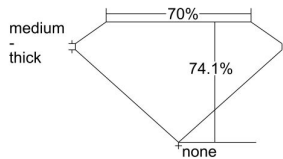

GIA®

FACSIMILE

GIA REPORT 2344581073

Verify this report at GIA.edu

GIA NATURAL DIAMOND DOSSIER®

January 13, 2020
GIA Report Number 2344581073
Shape and Cutting Style ..... Square Modified Brilliant
Measurements ..... 4.94 x 4.77 x 3.53 mm

GRADING RESULTS

Carat Weight ..... 0.70 carat
Color Grade ..... D
Clarity Grade VVS1

ADDITIONAL GRADING INFORMATION

Polish ..... Excellent
Symmetry ..... Very Good
Fluorescence ..... None
Clarity Characteristics ..... Pinpoint, Feather, Cavity
Inscription(s): GIA 2344581073

PROPORTIONS

Profile not to actual proportions

GRADING SCALES

GIA COLOR SCALE		GIA CLARITY SCALE			
COLORLESS	D	VERY VERY SLIGHTLY INCLUDED	FLAWLESS		
	E		INTERNALLY FLAWLESS		
	F	VERY SLIGHTLY INCLUDED	VVS₁		
	G		VVS₂		
	H		VS₁		
	NEAR COLORLESS	I	SLIGHTLY INCLUDED	VS₂	
		J		SI₁	
		FAINT	K	INCLUDED	SI₂
			L		I₁
			M		I₂
VERY LIGHT			N	INCLUDED	I₃
			O		
			P		
	Q				
LIGHT	R				
	S				
	T				
	U				
	V				
	Z