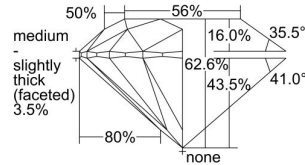

GIA®

FACSIMILE

GIA REPORT 2374218276

Verify this report at GIA.edu

GIA NATURAL DIAMOND DOSSIER®

January 09, 2021
GIA Report Number 2374218276
Shape and Cutting Style ..... Round Brilliant
Measurements ..... 4.73 - 4.78 x 2.98 mm

GRADING RESULTS

Carat Weight ..... 0.41 carat
Color Grade ..... D
Clarity Grade VS1
Cut Grade ..... Excellent

ADDITIONAL GRADING INFORMATION

Polish ..... Excellent
Symmetry ..... Excellent
Fluorescence ..... None
Clarity Characteristics..... Crystal, Needle, Pinpoint, Cloud
Inscription(s): GIA 2374218276

PROPORTIONS

Profile to actual proportions

GRADING SCALES

GIA COLOR SCALE

COLOREDNESS	D
	E
	F
	G
	H
	I
	J
NEAR COLORLESS	K
	L
Faint	M
	N
	O
	P
Very Light	Q
	R
	S
	T
	U
	V
Light	W
	X
	Y
	Z

GIA CLARITY SCALE

VERY VERY SLIGHTLY INCLUDED	FLAWLESS
	INTERNALLY FLAWLESS
VERY SLIGHTLY INCLUDED	VVS₁
	VVS₂
SLIGHTLY INCLUDED	VS₁
	VS₂
INCLUDED	SI₁
	SI₂
	I₁
	I₂
	I₃

GIA CUT SCALE

EXCELLENT
VERY GOOD
GOOD
FAIR
POOR