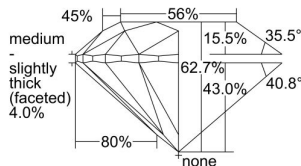

GIA®

FACSIMILE

GIA REPORT 2374413646

Verify this report at GIA.edu

GIA NATURAL DIAMOND DOSSIER®

January 28, 2021
GIA Report Number 2374413646
Shape and Cutting Style ..... Round Brilliant
Measurements ..... 5.22 - 5.24 x 3.28 mm

GRADING RESULTS

Carat Weight ..... 0.55 carat
Color Grade ..... F
Clarity Grade S11
Cut Grade ..... Excellent

ADDITIONAL GRADING INFORMATION

Polish ..... Excellent
Symmetry ..... Excellent
Fluorescence ..... None
Clarity Characteristics ..... Feather
Inscription(s): GIA 2374413646

PROPORTIONS

Profile to actual proportions

GRADING SCALES

GIA COLOR SCALE	GIA CLARITY SCALE	GIA CUT SCALE	
D	FLAWLESS	EXCELLENT	
E	INTERNALLY FLAWLESS		
F		VVS₁	VERY GOOD
G	VVS₂		
H	VS₁	GOOD	
I	VS₂		
J	S1₁	FAIR	
K	S1₂		
L	I₁	POOR	
M	I₂		
N	I₃		
O			
P			
Q			
R			
S			
T			
U			
V			
W			
X			
Y			
Z