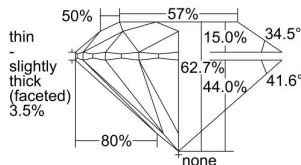

GIA®

FACSIMILE

GIA REPORT 2376118833

Verify this report at GIA.edu

GIA NATURAL DIAMOND DOSSIER®

May 20, 2024
GIA Report Number 2376118833
Shape and Cutting Style ..... Round Brilliant
Measurements ..... 5.79 - 5.80 x 3.64 mm

GRADING RESULTS

Carat Weight ..... 0.75 carat
Color Grade ..... H
Clarity Grade VS1
Cut Grade ..... Excellent

ADDITIONAL GRADING INFORMATION

Polish ..... Excellent
Symmetry ..... Excellent
Fluorescence ..... Strong Blue
Clarity Characteristics.. Crystal, Cloud, Feather, Indented Natural
Inscription(s): GIA 2376118833

PROPORTIONS

GRADING SCALES

GIA COLOR SCALE	GIA CLARITY SCALE	GIA CUT SCALE	
D	FLAWLESS	EXCELLENT	
E	INTERNALLY FLAWLESS		
F		VVS₁	VERY GOOD
G	VVS₂		
H	VS₁	GOOD	
I	VS₂		
J	SI₁	FAIR	
K	SI₂		
L	I₁	POOR	
M	I₂		
N	I₃		
O			
P			
Q			
R			
S			
T			
U			
V			
W			
X			
Y			
Z