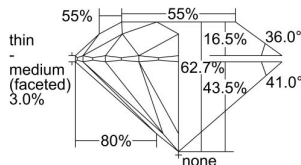

GIA®

FACSIMILE

GIA REPORT 2376214383

Verify this report at GIA.edu

GIA NATURAL DIAMOND DOSSIER®

January 09, 2021
GIA Report Number 2376214383
Shape and Cutting Style ..... Round Brilliant
Measurements ..... 4.71 - 4.73 x 2.96 mm

GRADING RESULTS

Carat Weight ..... 0.40 carat
Color Grade ..... E
Clarity Grade VS1
Cut Grade ..... Excellent

ADDITIONAL GRADING INFORMATION

Polish ..... Excellent
Symmetry ..... Excellent
Fluorescence ..... None
Clarity Characteristics..... Crystal, Needle, Pinpoint, Cloud
Inspection(s): GIA 2376214383

PROPORTIONS

Profile to actual proportions

GRADING SCALES

GIA COLOR SCALE

COLOREDNESS	D
	E
	F
	G
	H
	I
	J
NEAR COLORLESS	K
	L
FAIN	M
	N
	O
	P
VERY LIGHT	Q
	R
	S
	T
	U
	V
LIGHT	W
	X
	Y
	Z

GIA CLARITY SCALE

FLAWLESS	INTERNAL FLAWLESS	
		FLAWLESS
VERY VERY SLIGHTLY INCLUDED	VVS₁	
	VVS₂	
VERY SLIGHTLY INCLUDED	VS₁	
	VS₂	
SLIGHTLY INCLUDED	SI₁	
	SI₂	
INCLUDED	I₁	
	I₂	
	I₃	

GIA CUT SCALE

EXCELLENT
VERY GOOD
GOOD
FAIR
POOR