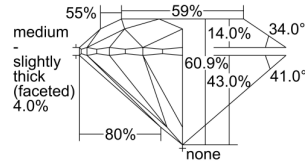

GIA®

FACSIMILE

GIA REPORT 2386282146

Verify this report at GIA.edu

GIA NATURAL DIAMOND DOSSIER®

April 07, 2021
GIA Report Number 2386282146
Shape and Cutting Style ..... Round Brilliant
Measurements ..... 4.75 - 4.77 x 2.90 mm

GRADING RESULTS

Carat Weight ..... 0.40 carat
Color Grade ..... J
Clarity Grade VS2
Cut Grade ..... Excellent

ADDITIONAL GRADING INFORMATION

Polish ..... Excellent
Symmetry ..... Excellent
Fluorescence ..... Faint
Clarity Characteristics ..... Crystal
Inscription(s): GIA 2386282146

PROPORTIONS

Profile to actual proportions

GRADING SCALES

GIA COLOR SCALE

COLOURESS	D
	E
	F
	G
	H
	I
	J
NEAR COLOURESS	K
	L
FAIN	M
	N
	O
	P
VERY LIGHT	Q
	R
	S
	T
	U
	V
LIGHT	W
	X
	Y
	Z

GIA CLARITY SCALE

VERY VERY SLIGHTLY INCLUDED	FLAWLESS
	INTERNALLY FLAWLESS
VERY SLIGHTLY INCLUDED	VVS₁
	VVS₂
SLIGHTLY INCLUDED	VS₁
	VS₂
INCLUDED	SI₁
	SI₂
	I₁
	I₂
	I₃

GIA CUT SCALE

EXCELLENT
VERY GOOD
GOOD
FAIR
POOR