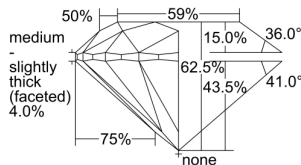

GIA®

FACSIMILE

GIA REPORT 2386677513

Verify this report at GIA.edu

GIA NATURAL DIAMOND DOSSIER®

May 13, 2021
GIA Report Number 2386677513
Shape and Cutting Style ..... Round Brilliant
Measurements ..... 5.28 - 5.31 x 3.31 mm

GRADING RESULTS

Carat Weight ..... 0.58 carat
Color Grade I
Clarity Grade VS1
Cut Grade ..... Excellent

ADDITIONAL GRADING INFORMATION

Polish ..... Excellent
Symmetry ..... Excellent
Fluorescence ..... None
Clarity Characteristics ..... Crystal, Pinpoint
Inscription(s): GIA 2386677513

PROPORTIONS

Profile to actual proportions

GRADING SCALES

GIA COLOR SCALE	GIA CLARITY SCALE	GIA CUT SCALE
COLOURLESS	FLAWLESS	EXCELLENT
D	FLAWLESS	
E	INTERNALLY FLAWLESS	VERY GOOD
F	VVS₁	
G	VVS₂	GOOD
H	VS₁	
I	VS₂	FAIR
J	SI₁	
K	SI₂	POOR
L	I₁	
M	I₂	
N	I₃	
O		
P		
Q		
R		
S		
T		
U		
V		
W		
X		
Y		
Z