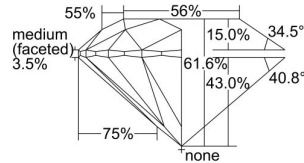

GIA®

FACSIMILE

GIA REPORT 2397655103

Verify this report at GIA.edu

GIA NATURAL DIAMOND DOSSIER®

July 26, 2021
GIA Report Number 2397655103
Shape and Cutting Style ..... Round Brilliant
Measurements ..... 5.41 - 5.44 x 3.34 mm

GRADING RESULTS

Carat Weight ..... 0.60 carat
Color Grade I
Clarity Grade VS1
Cut Grade ..... Excellent

ADDITIONAL GRADING INFORMATION

Polish ..... Excellent
Symmetry ..... Excellent
Fluorescence ..... None
Clarity Characteristics ..... Crystal, Cloud
Inscription(s): GIA 2397655103

PROPORTIONS

Profile to actual proportions

GRADING SCALES

GIA COLOR SCALE	GIA CLARITY SCALE	GIA CUT SCALE	
D	FLAWLESS	EXCELLENT	
E	INTERNALLY FLAWLESS		
F		VVS₁	VERY GOOD
G	VVS₂		
H	VS₁	GOOD	
I	VS₂		
J	SI₁	FAIR	
K	SI₂		
L	I₁	POOR	
M	I₂		
N	I₃		
O			
P			
Q			
R			
S			
T			
U			
V			
W			
X			
Y			
Z