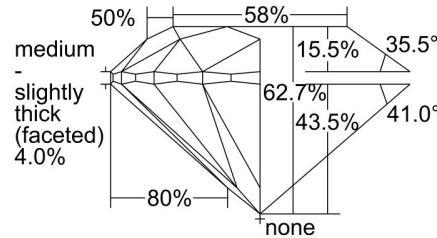

GIA NATURAL DIAMOND GRADING REPORT

August 02, 2021  
 GIA Report Number ..... 2397724986  
 Shape and Cutting Style ..... Round Brilliant  
 Measurements ..... 9.13 - 9.20 x 5.75 mm

GRADING RESULTS

Carat Weight ..... 3.01 carat  
 Color Grade ..... E  
 Clarity Grade ..... SI1  
 Cut Grade ..... Excellent

PROPORTIONS

Profile to actual proportions

CLARITY CHARACTERISTICS

KEY TO SYMBOLS\*

- Cloud
- Crystal
- Needle
- Feather
- Indented Natural
- Natural

\* Red symbols denote internal characteristics (inclusions). Green or black symbols denote external characteristics (blemishes). Diagram is an approximate representation of the diamond, and symbols shown indicate type, position, and approximate size of clarity characteristics. All clarity characteristics may not be shown. Details of finish are not shown.