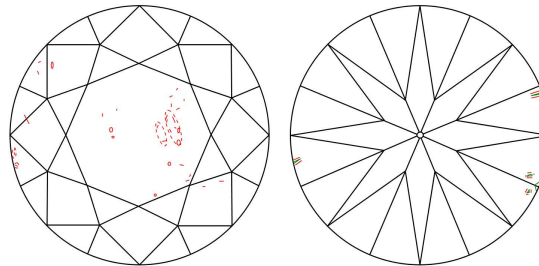

GIA NATURAL DIAMOND GRADING REPORT

August 02, 2021  
 GIA Report Number ..... 2397724986  
 Shape and Cutting Style ..... Round Brilliant  
 Measurements ..... 9.13 - 9.20 x 5.75 mm

GRADING RESULTS

Carat Weight ..... 3.01 carat  
 Color Grade ..... E  
 Clarity Grade ..... SI1  
 Cut Grade ..... Excellent

ADDITIONAL GRADING INFORMATION

Polish ..... Excellent  
 Symmetry ..... Excellent  
 Fluorescence ..... Faint  
 Inscription(s): GIA 2397724986

**Comments:** Additional clouds are not shown. Pinpoints are not shown.

PROPORTIONS

Profile to actual proportions

CLARITY CHARACTERISTICS

KEY TO SYMBOLS\*

- Cloud
- Crystal
- Needle
- Feather
- Indented Natural
- Natural

\* Red symbols denote internal characteristics (inclusions). Green or black symbols denote external characteristics (blemishes). Diagram is an approximate representation of the diamond, and symbols shown indicate type, position, and approximate size of clarity characteristics. All clarity characteristics may not be shown. Details of finish are not shown.