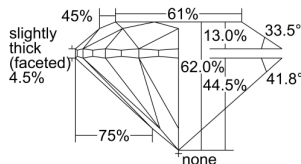

GIA®

FACSIMILE

GIA REPORT 2406434861

Verify this report at GIA.edu

GIA NATURAL DIAMOND DOSSIER®

September 17, 2021
GIA Report Number 2406434861
Shape and Cutting Style ..... Round Brilliant
Measurements ..... 5.06 - 5.08 x 3.14 mm

GRADING RESULTS

Carat Weight ..... 0.50 carat
Color Grade I
Clarity Grade S11
Cut Grade ..... Excellent

ADDITIONAL GRADING INFORMATION

Polish ..... Excellent
Symmetry ..... Excellent
Fluorescence ..... None
Clarity Characteristics ..... Crystal, Cloud
Inscription(s): GIA 2406434861

PROPORTIONS

Profile to actual proportions