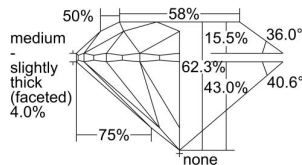

GIA®

FACSIMILE

GIA REPORT 2407902804

Verify this report at GIA.edu

GIA NATURAL DIAMOND DOSSIER®

October 20, 2021
GIA Report Number **2407902804**
Shape and Cutting Style ..... **Round Brilliant**
Measurements ..... **5.21 - 5.24 x 3.25 mm**

GRADING RESULTS

Carat Weight ..... **0.55 carat**
Color Grade ..... **I**
Clarity Grade **VS1**
Cut Grade ..... **Excellent**

ADDITIONAL GRADING INFORMATION

Polish ..... **Excellent**
Symmetry ..... **Excellent**
Fluorescence ..... **None**
Clarity Characteristics ..... **Cloud**
Inscription(s): **GIA 2407902804**

PROPORTIONS

Profile to actual proportions

GRADING SCALES

GIA COLOR SCALE	GIA CLARITY SCALE	GIA CUT SCALE	
D	FLAWLESS	EXCELLENT	
E	INTERNALLY FLAWLESS		
F		VVS₁	VERY GOOD
G	VVS₂		
H	VS₁	GOOD	
I	VS₂		
J	SI₁	FAIR	
K	SI₂		
L	I₁	POOR	
M	I₂		
N	I₃		
O			
P			
Q			
R			
S			
T			
U			
V			
W			
X			
Y			
Z